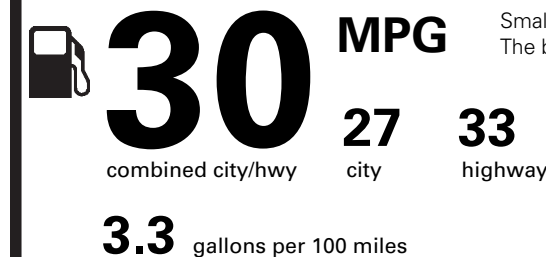

595.00

PRICE INFORMATION

BASE PRICE	\$24,885.00
TOTAL OPTIONS/OTHER	595.00
TOTAL VEHICLE & OPTIONS/OTHER	25,480.00
DESTINATION & DELIVERY	1,195.00

EPA DOT Fuel Economy and Environment

Gasoline Vehicle

Fuel Economy

Small SUVs range from 16 to 120 MPG. The best vehicle rates 136 MPGe.

You save
\$750

in fuel costs over 5 years compared to the average new vehicle.

Annual fuel cost

\$1,350

Fuel Economy & Greenhouse Gas Rating (tailpipe only) Smog Rating (tailpipe only)